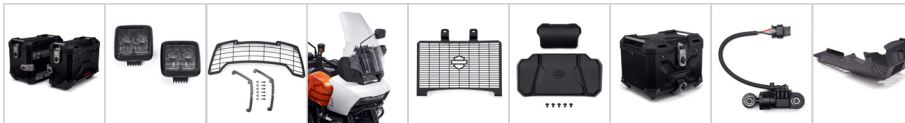

NEW PRODUCT CATALOG '23

Packages

Aluminum Side Cases   Daymaker LED Auxiliary Lights   Headlight Guard   18" Windshield Kit   Radiator Shield   Passenger Backrest Pad   Aluminum Top Case   Screamin' Eagle Quick Shifter   Skid Plate

Ultimate Trekker Package – Pan America™

Kickstart your customization journey and make it as seamless as possible with the Pan America™ Model Ultimate Trekker Custom Package from H-D® Genuine Parts & Accessories. Ready for your ultimate trek. Head out for a weekend or around the world with a collection of accessories designed to support the biggest adventure tour. Rugged detachable luggage for all your gear. Added protection for rider and motorcycle. How far will you go?

- Includes: Aluminum Side Cases and mounting system, Aluminum Top Case and mounting system, Passenger Backrest Pad, Muffler Guard, Tank Knee Pad Kit, Screamin' Eagle® Quickshifter, SE Extreme Flow Air Filter, 18" Windshield Kit, Headlight Guard, Radiator Shield, Skid Plate, Daymaker® LED Auxiliary Lights and installation kit
- Available exclusively in Dealerships – See your Dealer for details
- Package may include additional components not pictured

Part Number: 50700098

Fits '22-later RA1250 and RA1250S models. RA1250 models require separate purchase of Brush Guard P/N 49000192. Installation requires dealer Digital Technician update.

Great Escape Package – Pan America™

Kickstart your customization journey and make it as seamless as possible with the Pan America™ Model Great Escape Custom Package from H-D® Genuine Parts & Accessories. Ready for the daily commute or a week-long tour equipped with a select collection of accessories designed for versatility, comfort and performance. Detachable luggage. Performance upgrades. Wind and weather protection. Where does your road lead?

- Includes: Sport Side Cases, Sport Top Case and mounting system, Side Case Liners, Top Case Liner, Tank Bag, Screamin' Eagle® Extreme-Flow Filter, Screamin' Eagle® Quickshifter, 18" Windshield Kit, and Daymaker® LED Auxiliary Lights with installation kit. Available exclusively in Dealerships – See your Dealer for details
- Package may include additional components not pictured

Part Number: 50700102

Fits '22-later RA1250 and RA1250S models. RA1250 models require separate purchase of Brush Guard P/N 49000192. Installation requires dealer Digital Technician update.