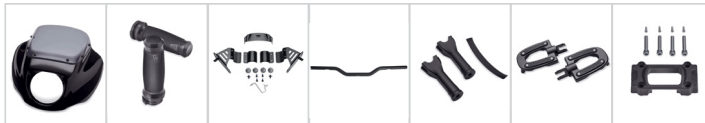

NEW PRODUCT CATALOG '23

Packages

Quarter
Fairing

Get-a-Grip
Hand Grips

Quarter Fairing
Bracket Kit

Moto
Bar

Tall Handlebar
Riser

End Game
Rider Footpegs

Gauge
Clamp Kit

Notice: Kit may include additional components required for complete installation.

Coastal Package – Softail Standard/Street Bob

Kickstart your customization journey and make it as seamless as possible with the Coastal Custom Package from H-D® Genuine Parts & Accessories. From the quarter fairing and moto bar to the slotted footpegs and deep solo seat, this package is all about sleek lines and performance-oriented style.

- Includes: Vivid Black Softail® Quarter Fairing, Quarter Fairing Bracket Kit, Endgame Rider Footpegs, Moto Bar, Tall Handlebar Riser, Gauge Clamp Kit, Get-a-Grip Hand Grips and all parts required for complete installation
- Available exclusively in Dealerships – See your Dealer for details
- Package may include additional components not pictured

Part Number: 50700095

Fits '20-later FXST, '18-later FXBB and '21-later FXBBS models.