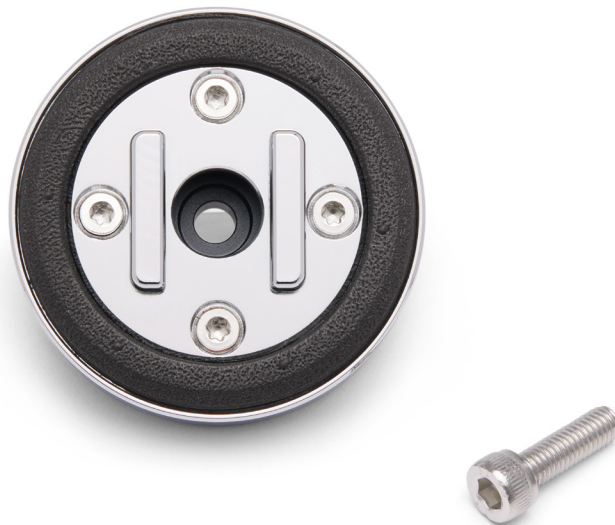

Anti-Vibration Module – Chrome

Engineered to reduce potential vibration damage to mounted mobile device. Use the Anti-Vibration Module to further reduce vibrations for a variety of frequency ranges. The specially developed elastomer inlay dampens in all directions and reduces up to 60% of vibrations. This not only helps to protect your smartphone from vibrations, but it remains stable and securely mounted so that you can easily navigate while on the road. Fits between device and Harley-Davidson® Universal Phone Carrier.

- Rugged construction – CNC-machined from 6063 aluminum to be lightweight and durable
- 3D vibration damping through specially developed elastomer inlay
- Vertical or horizontal orientation
- Quick and easy installation

Part Number: 76001342

Fits Harley-Davidson Universal Phone Carrier and Clutch Mount P/N's 76001339 and 76001071 and Harley-Davidson Universal Phone Carrier and Handlebar Mount P/N's 76001340 and 76001072.