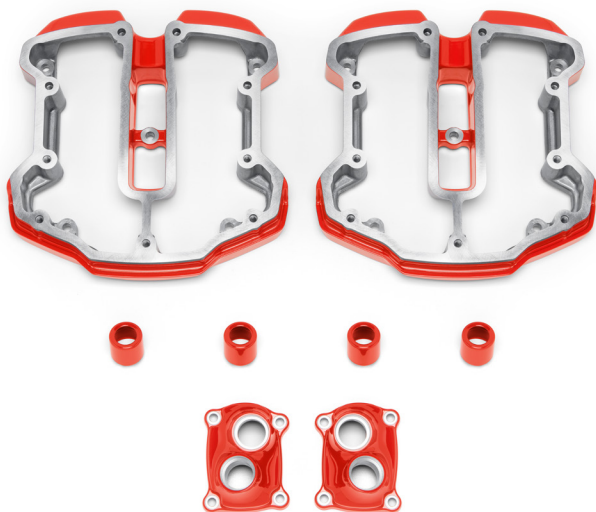

Milwaukee-Eight® Engine Accent Kit – Orange

Get your high-performance engine noticed with this new Milwaukee-Eight® Engine Accent Kit. The kit includes tappet covers, lower rocker box covers, and pushrod collars that add dramatic contrasting color to the powertrain. A great way to detail out an engine upgraded with a Screamin' Eagle® Stage Kit.

- Kit includes painted tappet covers, lower rocker box covers, and pushrod collars
- Finish is tested and validated by Harley-Davidson to resist fading due to engine heat
- Available in Orange or Red color

Part Number: 92500122

Fits '17-later models equipped with Milwaukee-Eight® engine.