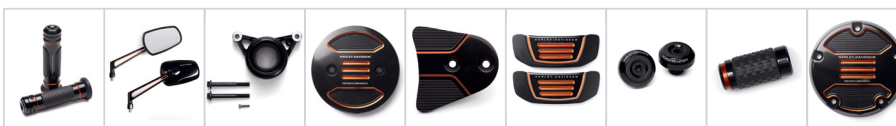

Adversary Hand Grips   Adversary Mirrors   Black Velocity Stack   Alternator Plug Cover   Timer Medallion   Cam Sprocket Medallions   Adversary Hand Grip End Caps   Adversary Shifter Peg   Clutch Medallion

Adversary Package – Nightster™

Kickstart your customization journey and make it as seamless as possible with the Nightster™ model Adversary™ Custom Package from H-D® Genuine Parts & Accessories. Black and orange. A classic color combination applied to forged billet aluminum Adversary Collection accessories for a look that's tight and technical.

- Includes: Adversary Collection - Cam Sprocket Medallions, Clutch Medallion, Timer Medallion, Alternator Plug Cover, Shifter Peg, Mirrors, Hand Grip, Hand Grip End Cap, and a Black Velocity Stack
- Available exclusively in Dealerships – See your Dealer for details
- Package may include additional components not pictured

Part Number: 50700100

Fits '22-later RH975 and RH975S models.