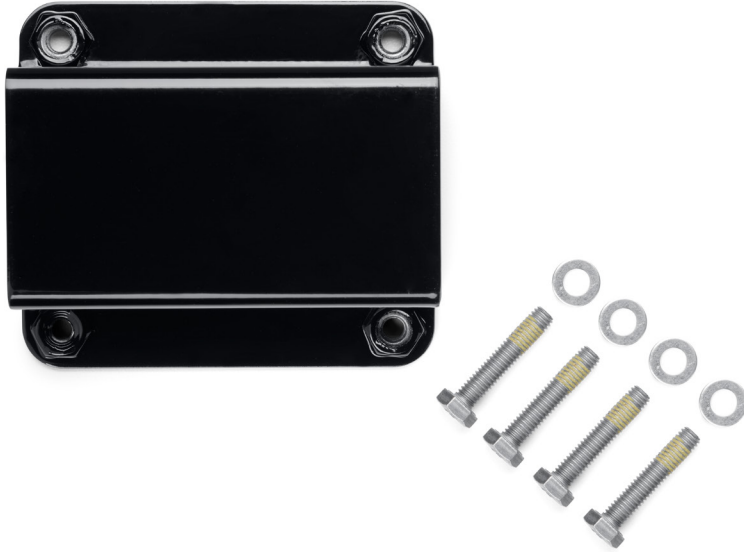

NEW PRODUCT CATALOG '22

Luggage

Swingarm Bag Support - Nightster® Model

Required for installation of Single-Sided Swingarm Bag.

- Factory fit for easy installation
- Gloss Black finish

Part Number: 90202532

Fits '22-later RH975 models.