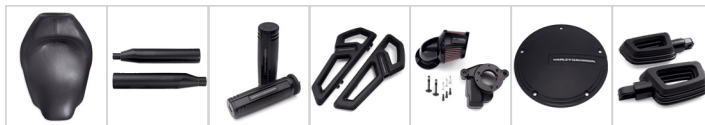

NEW PRODUCT CATALOG '23

Packages

Low-Profile Touring Seat   Street Cannon Mufflers   Empire Hand Controls   Empire Footboards   Powertrain Upgrade   Empire Derby Cover   Empire Foot Controls

Empire™ Package – Black

Kickstart your customization journey and make it as seamless as possible with the Empire™ Custom Package from H-D® Genuine Parts & Accessories. The perfect balance of bagger performance and style for the rider who wants a little extra of both.

- Includes: Screamin' Eagle® Stage I Powertrain Upgrade, Low-Profile Touring Seat, Black Empire™ Collection hand and foot controls, footboards and derby cover.
- Available exclusively in Dealerships – See your Dealer for details
- Package may include additional components not pictured

Part Number: 50700088

Fits '17-later FLHR, FLHRXS, FLHX, FLHXS, FLHXST, FLTRX, FLTRXS, and FLTRXST models. Not for use with Ergo Jiffy Stand P/N 50000091 or Jiffy Stand Extension Kit P/N 50233-00, 50000008 or 50000023. All models require ECM calibration with Screamin' Eagle Pro Street Tuner for proper installation. Does not fit on models equipped with fairing lower glove boxes or fairing lower speakers.