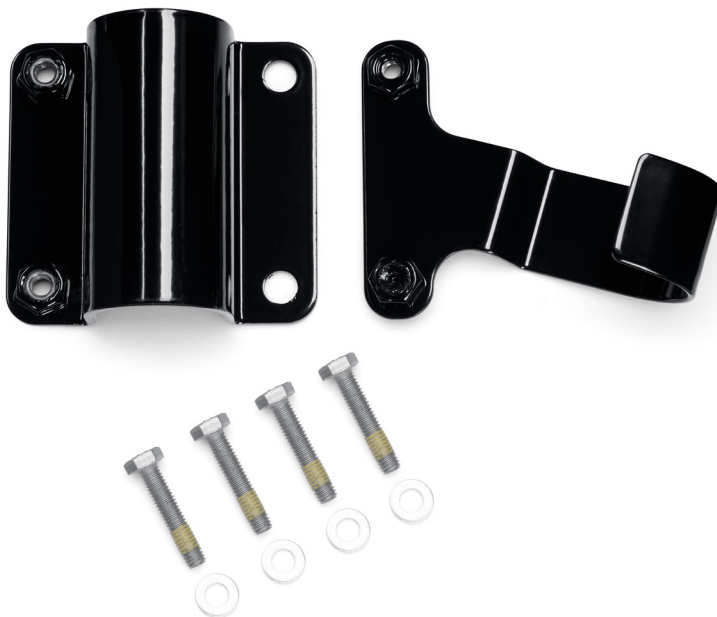

Swingarm Bag Support - Sportster S Model

Required for installation of Single-Sided Swingarm Bag.

- Factory fit for easy installation
- Gloss Black finish

Part Number: 90202533

Fits '21-later RH1250S models.